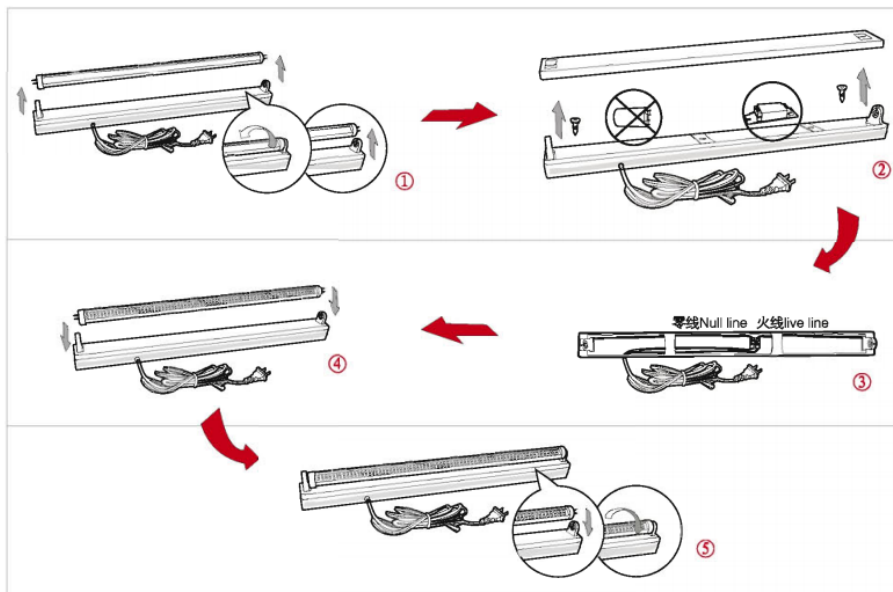

REV 2.1  
2009/8/13

Dimension & Illuminance Diagram

Cautions

- Indoor use only
- Do not open - no user serviceable parts inside
- Refer to the installation guide

Rated Life

50,000 hours (70% lumen maintenance at Ta = 25°C)

Installation Guide

- Step1, Turn off the power and remove the traditional tube from the light fixture.
- Step2, Take out the starter and ballast from the light fixture.
- Step3, Connect the AC live line and null line.
- Step4, Install Sheenly LED tube into the fixture.
- Step5, Screw the tube into position.