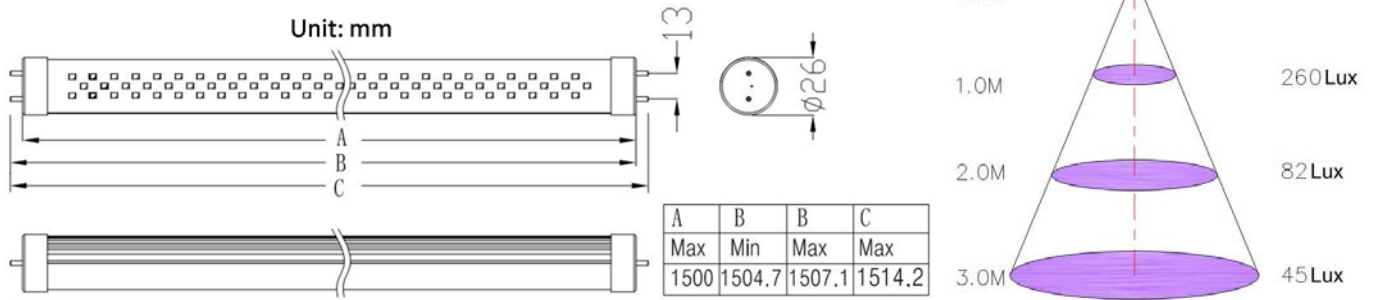

Dimension & Illuminance Diagram

Cautions

- Indoor use only
- Do not open - no user serviceable parts inside
- Refer to the installation guide

Rated Life

50,000 hours (70% lumen maintenance at Ta = 25°C)