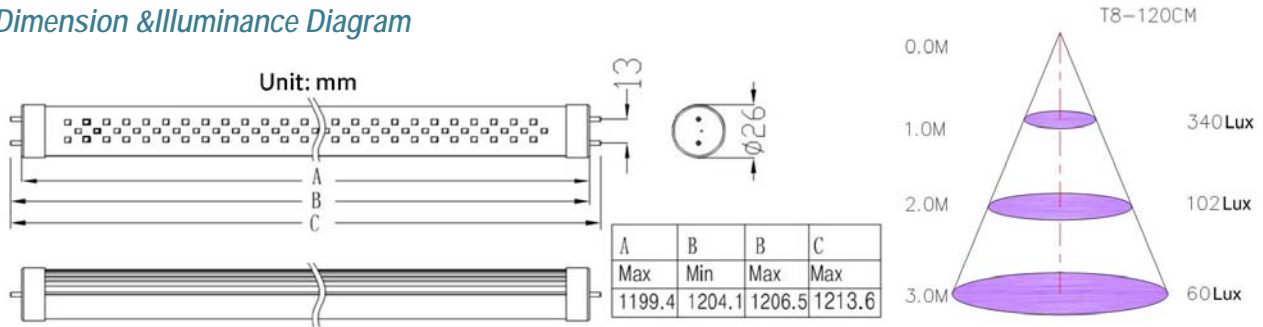

Dimension & Illuminance Diagram

Cautions

- Indoor use only
- Do not open - no user serviceable parts inside
- Refer to the installation guide

Rated Life

50,000 hours (70% lumen maintenance at Ta = 25°C)