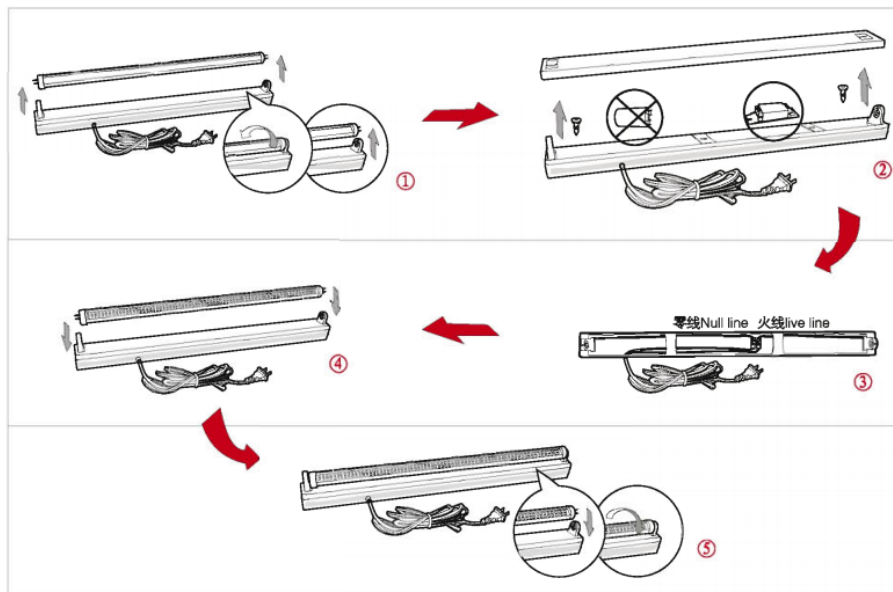

REV 2.1
2009/8/13

Dimension & Illuminance Diagram

Cautions

- Indoor use only
- Do not open - no user serviceable parts inside
- Refer to the installation guide

Rated Life

50,000 hours (70% lumen maintenance at Ta = 25°C)

Installation Guide

- Step1, Turn off the power and remove the traditional tube from the light fixture.
- Step2, Take out the starter and ballast from the light fixture.
- Step3, Connect the AC live line and null line.
- Step4, Install Sheenly LED tube into the fixture.
- Step5, Screw the tube into position.