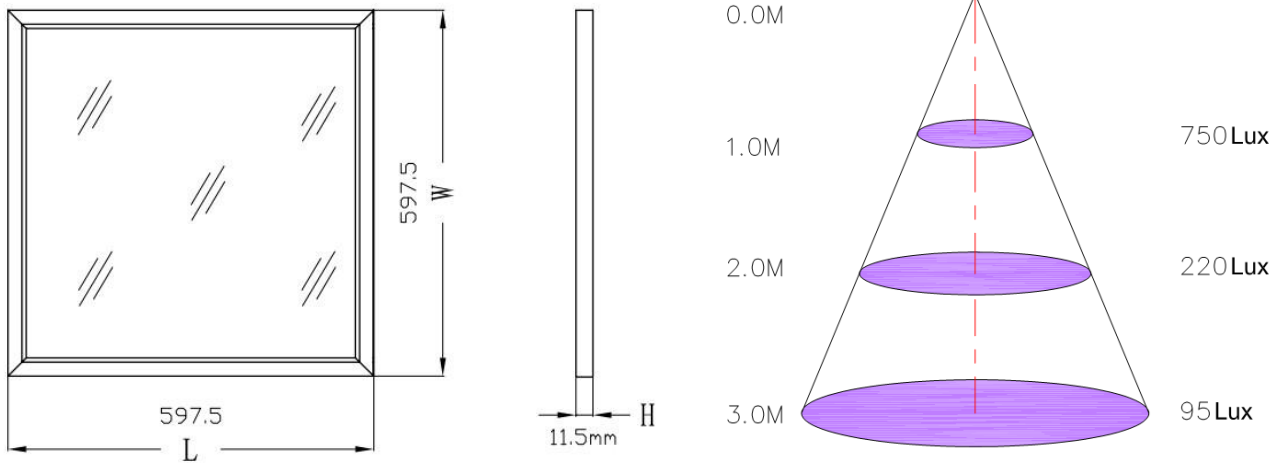

Specifications

Dimension	598*598*12 mm
Lumen Output	
Warm White	1900 lm
Pure White	2100 lm
Equivalent Source Power	150W incandescent lamp
Consumption	
Warm White	26 Watts
Pure White	26 Watts
Efficacy	
Warm White	73lm/w)
Pure White	80 (lm/w)
Color Temperature	
Warm White	3000-3300K
Pure White	5700-6000K
Color Rendering Index (CRI)	
Warm White	80
Pure White	80
Rated Life	Over 50,000 Hours
Housing	Anodized Aluminum
Beam Spread	
Warm White	120°
Pure White	120°
Operating Temperature	-40°C to +40°C (Amb.)
Input Voltage	100-240V/AC
Working Voltage	22.5 V/DC
Net Weight	4200 g

Dimension and Illuminance Diagram

Cautions

- Indoor use only
- Do not open - no user serviceable parts inside

Ordering Information

Part Number	Dimension (mm)	LED Quantity	Color Temperature (K)	Protection	Voltage (V)	Lumen Output (lm)	Beam Spread	Power Consumption (Watt)
SL-PAN-26W-WW-AN	595.8*595.8*11.5	370	3000-3300 (WW)	IP20	100-240	1900	120°	26
SL-PAN-26W-PW-AN	595.8*595.8*11.5	370	5700-6000 (PW)	IP20	100-240	2100	120°	26