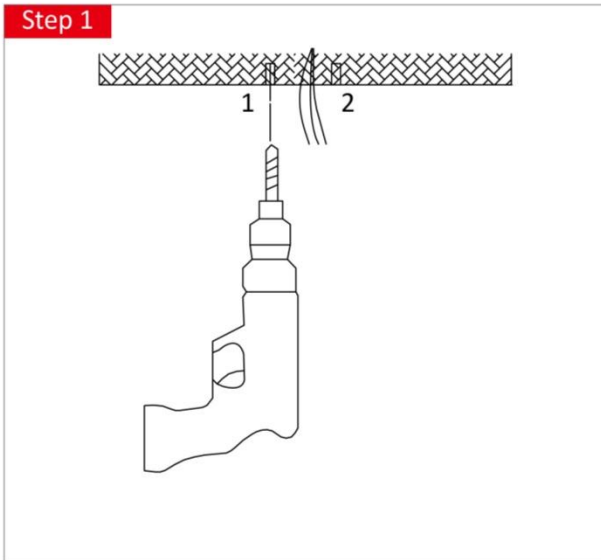

Lily Space Lighting Installation Manual

Lighting Up a New World