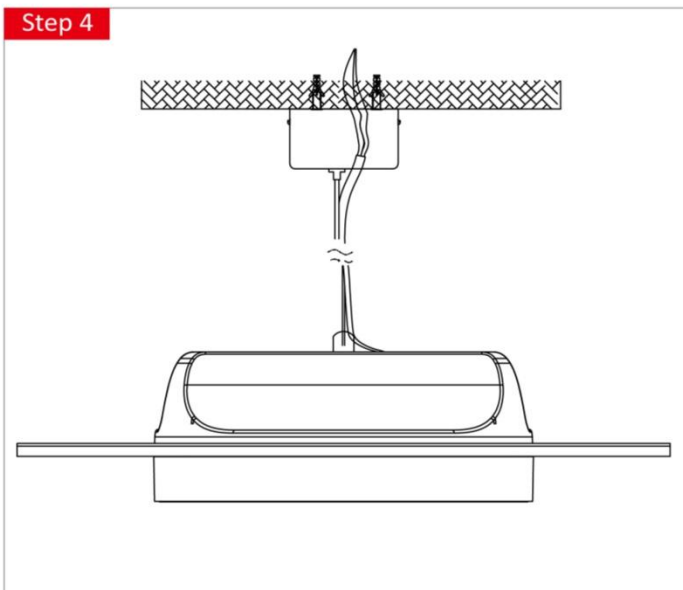

Lily Space Lighting Installation Manual

Lighting Up a New World