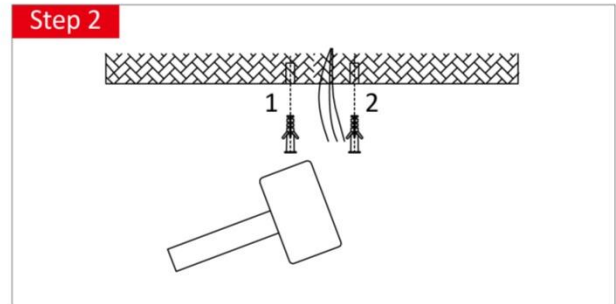

Lily Space Lighting Installation Manual

Lighting Up a New World