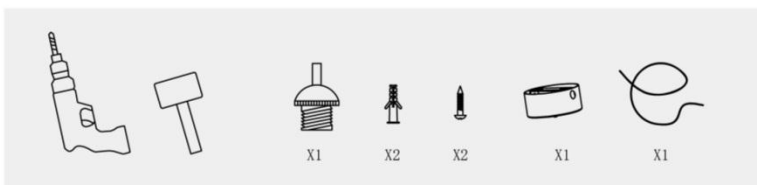

Lily Space Lighting Installation Manual

Lighting Up a New World