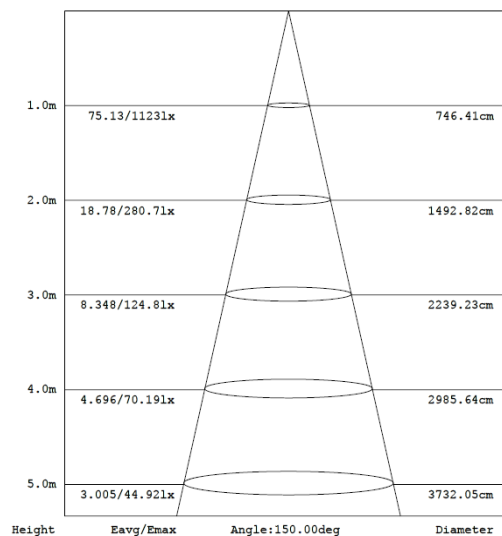

Dimension and Illumination Diagram

Ordering Information

Sheenly	Class	Watt	CCT	Model	Finishing	Options
SL=Sheenly Lighting	PAN=Panel	26W 36W	WW=3000K NW=4000K PW=6000K	LY	BK=Black SI=Silver	

Part Number	Power	CCT	Lumen Output	Beam	Dimension
SL-PAN-26W-WW-LY	26W	3000K	2200	Up/Down	D380*90 mm
SL-PAN-26W-NW-LY	26W	4000K	2400	Up/Down	D380*90 mm
SL-PAN-26W-PW-LY	26W	6000K	2600	Up/Down	D380*90 mm
SL-PAN-36W-WW-LY	36W	3000K	3050	Up/Down	D380*90 mm
SL-PAN-36W-NW-LY	36W	4000K	3250	Up/Down	D380*90 mm
SL-PAN-36W-PW-LY	36W	6000K	3450	Up/Down	D380*90 mm