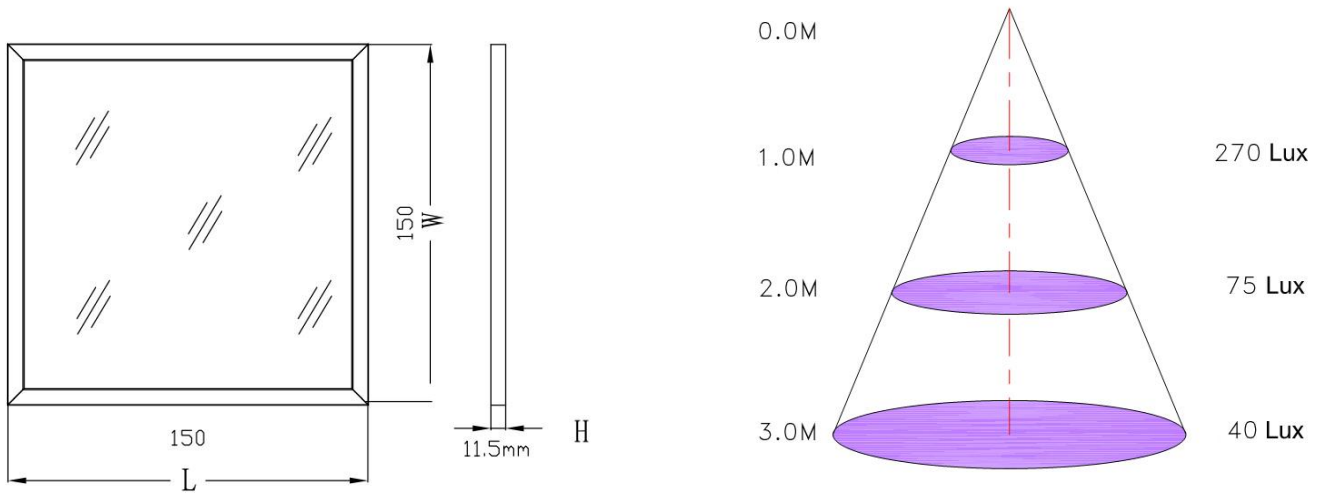

Specifications

Dimension	150*150*12 mm
Lumen Output	
Warm white	560 lm
Pure white	730 lm
Equivalent Source Power	100 W incandescent lamp
Consumption	
Warm White	12 Watts
Pure White	12 Watts
Efficacy	
Warm White	46 (lm/w)
Pure White	60 (lm/w)
Color Temperature	
Warm White	3000-3300K
Pure White	5700-6000K
Color Rendering Index (CRI)	
Warm White	80
Pure White	80
Rated Life	Over 50,000 Hours
Housing	Anodized Aluminum
Beam Spread	
Warm White	120°
Pure White	120°
Operating Temperature	-40°C to +40°C (Amb.)
Input Voltage	100-240V/AC
Working Voltage	22.5 V/DC
Net Weight	900 g

Dimension and Illuminance Diagram

Cautions

- Indoor use only
- Do not open - no user serviceable parts inside

Ordering Information

Part Number	Dimension (mm)	LED Quantity	Color Temperature (K)	Protection	Voltage (V)	Lumen Output (lm)	Beam Spread	Power Consumption (Watt)
SL-PAN-12W-WW-SN	150*150*11.5	144	3000-3300 (WW)	IP20	100-240	560	120°	12
SL-PAN-12W-PW-SN	150*150*11.5	144	5700-6000 (PW)	IP20	100-240	730	120°	12