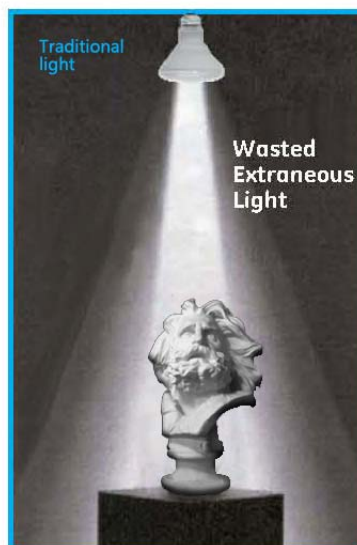

Sheenly Lighting Co., LTD
No. 88 Zhuyuan Road, Minhang District
Shanghai 201112, China
Tel: (+86)-21-6411 3138
Fax: (+86)-21-6411 3138 - 632

©2010 Sheenly Lighting all rights reserved.