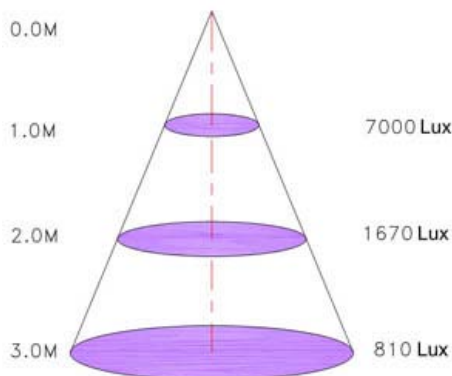

Sheenly Lighting Co., LTD
No. 88 Zhuyuan Road, Minhang District
Shanghai 201112, China
Tel: (+86)-21-6411 3138
Fax: (+86)-21-6411 3138 - 632

©2010 Sheenly Lighting all rights reserved.